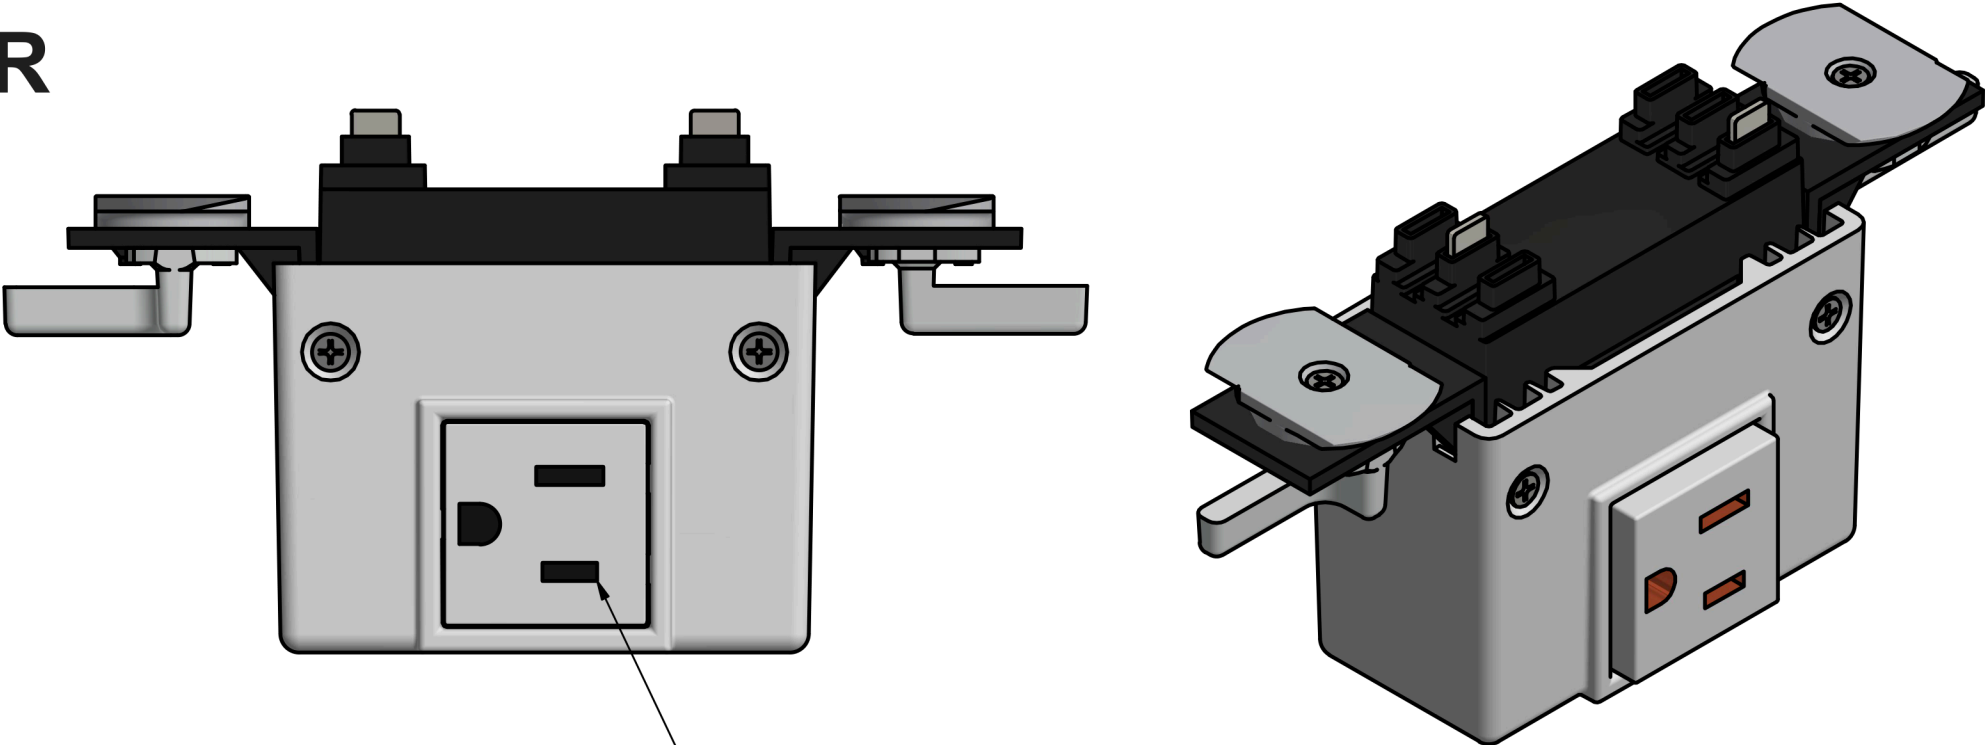

# RECEPTACLE-IN-FITTER

MB-TK50-SBR-120-W

15A 120V  
STRAIGHT BLADE RECEPTACLE